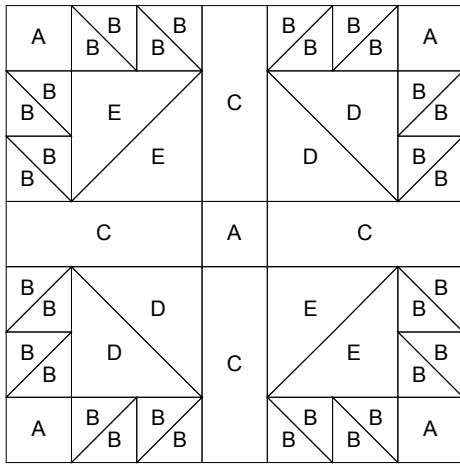

FCP BearsPaw #10

Key Block (17/100 actual size)

Cutting Diagrams

2 patches

2 patches
