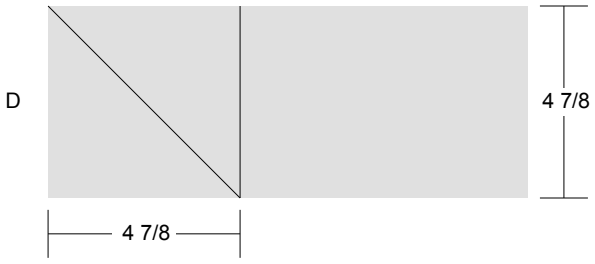

FCP BearsPaw #10

Key Block (17/100 actual size)

Cutting Diagrams

2 patches

2 patches
