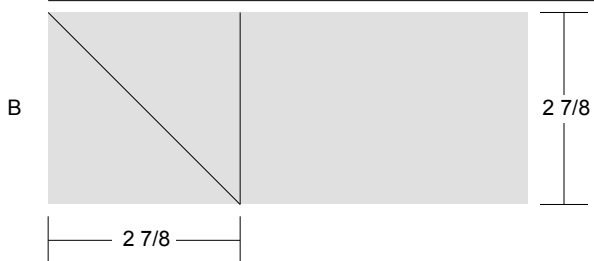

FCP BearsPaw #10

Key Block (17/100 actual size)

Cutting Diagrams

2 patches

2 patches
