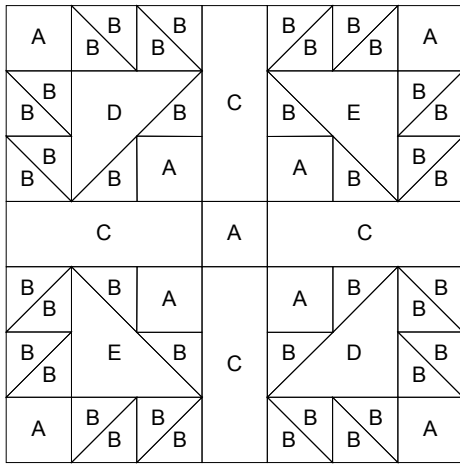

FCP BearsPaw #11

Key Block (17/100 actual size)

Cutting Diagrams

Patch Count

4 patches

1 patch

4 patches

16 patches

24 patches

4 patches

2 patches
