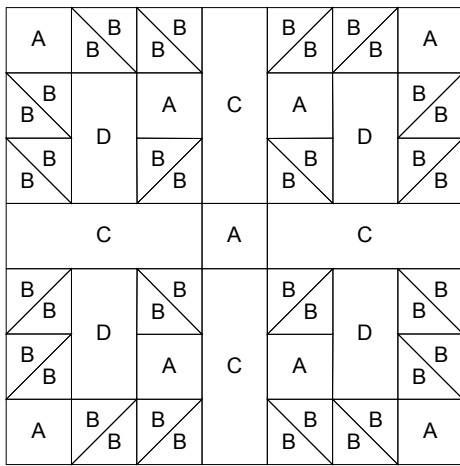

FCP BearsPaw #12

Key Block (17/100 actual size)

Cutting Diagrams

Patch Count

4 patches
