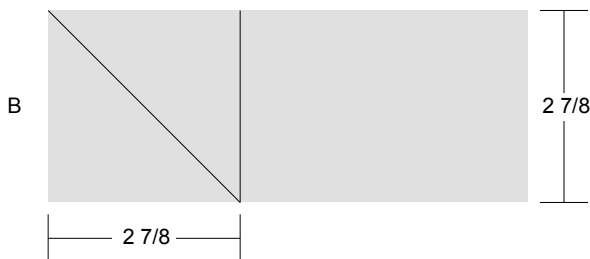

FCP BearsPaw #2

Key Block (17/100 actual size)

Cutting Diagrams

Patch Count