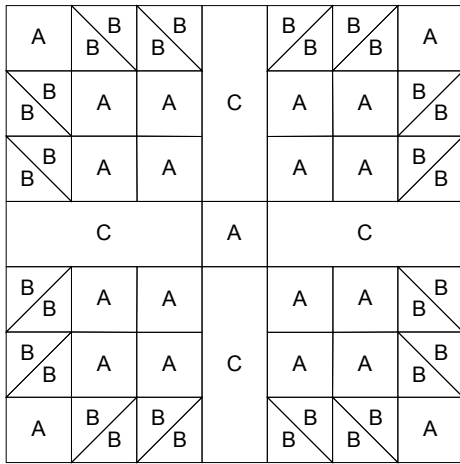

FCP BearsPaw #2

Key Block (17/100 actual size)

Cutting Diagrams

Patch Count