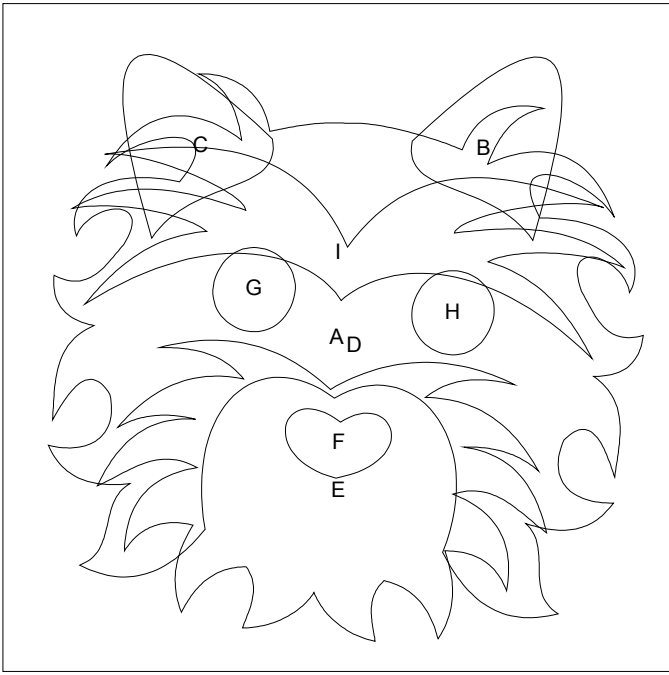

# Cairn or Westy Terrier ~ 12½ inch block

© Cindy Rodenmayer 2009

Quilt layout for inspiration only

This is my original design. All rights are reserved. You are welcome to print and save this file for your personal use. You may not copy or distribute the pattern by any means, electronic or otherwise without my permission.

# Cairn & Westi

Key Block (29/100 actual size)

F

H

G

D