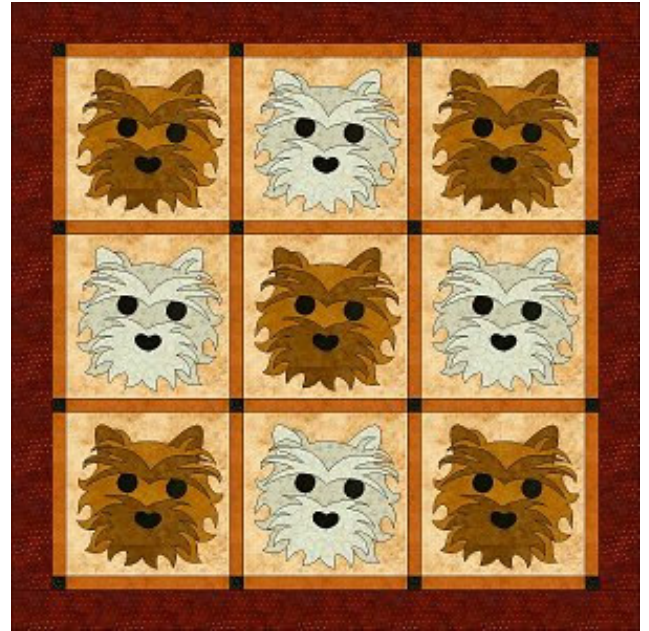

# Cairn or Westy Terrier ~ 12½ inch block

© Cindy Rodenmayer 2009

Quilt layout for inspiration only

This is my original design. All rights are reserved. You are welcome to print and save this file for your personal use. You may not copy or distribute the pattern by any means, electronic or otherwise without my permission.

# Cairn & Westi

Key Block (29/100 actual size)

F

H

G

D