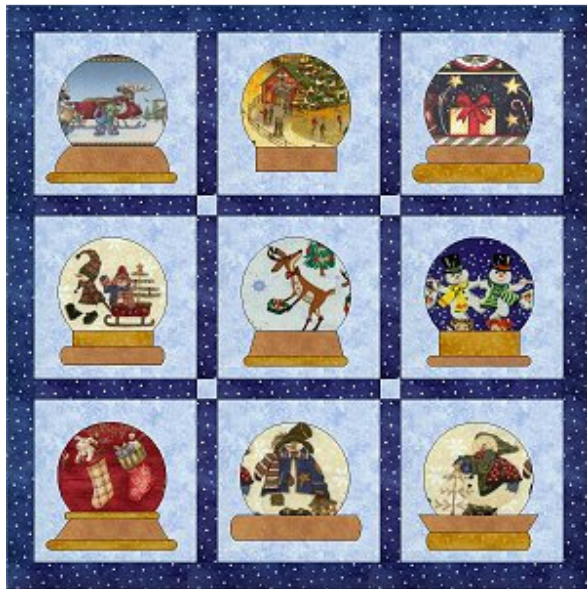

Snow Globes ~ 6 1/2 inch blocks

© Sindy Rodenmayer 2010

This is a smaller version of my Gumball Machine pattern. What a fun way to show off and use up all those novelty prints we tend to save! You can fill a gumball machine with just about anything.

What you will find in this pattern packet are the templates for 9 different snow globes. I have not included instructions for making and finishing a quilt. The picture shown is for inspiration only. Let it be the springboard for your imagination and have fun creating your quilt!