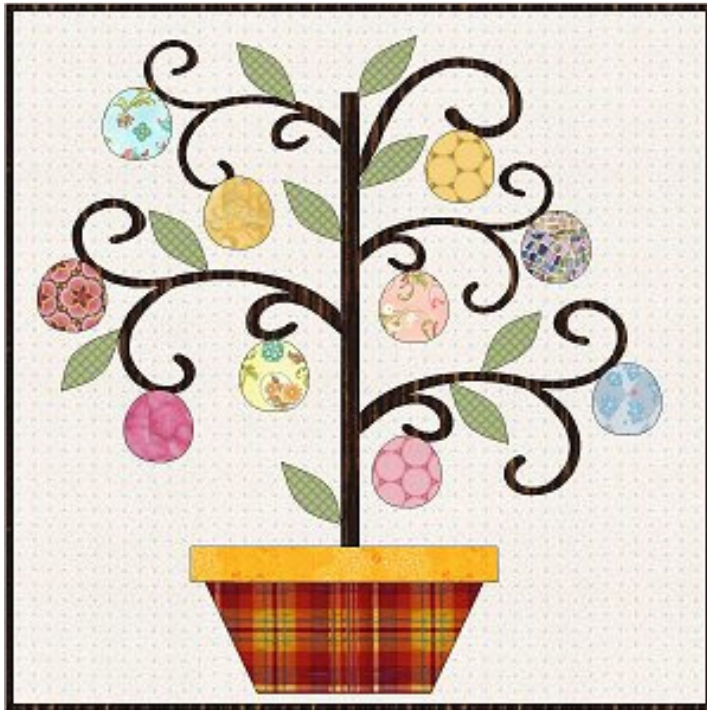

Easter Egg Tree

© Cindy Rodenmayer 2011

22 ½ x 22 ½ inches unfinished

Appliqué is a very free spirited way of quilt making. I do machine appliqué and you will find my designs are ideally suited for this method. For those of you, who would rather appliqué by hand, please remember to add your seam allowance when tracing the templates